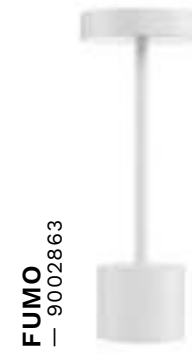

WORKING TIME			Charge: 7-10 hrs
100% of light	40% of light	10% of light	
4 Hrs	10 Hrs	50 Hrs