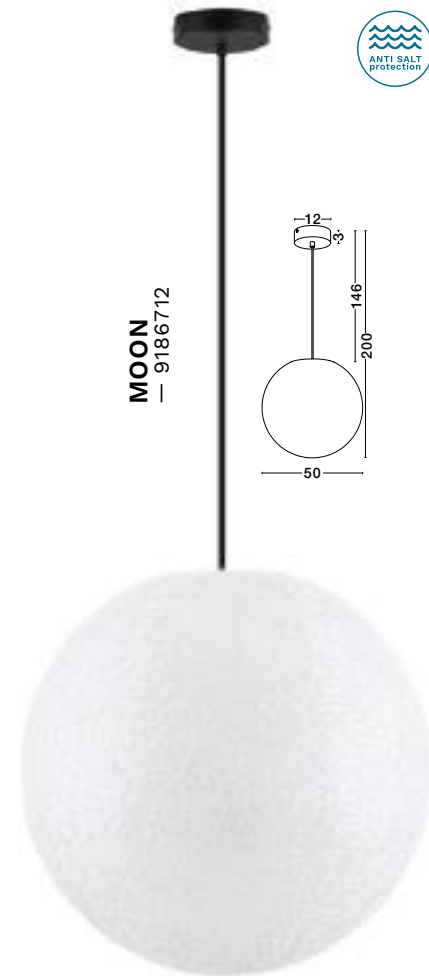

MOON
— 9186714

White Fiber Resin,
Black Canopy
& Black Cable
LED · E14 · 1x5 Watt
100-240 Vac
IP65

BULB EXCLUDED

—
D: 30
H: 200 cm

MOON
— 9186713

MOON
— 9186713

White Fiber Resin,
Black Canopy
& Black Cable
LED · E27 · 1x12 Watt
100-240 Vac
IP65

BULB EXCLUDED

—
D: 40
H: 200 cm

MOON
— 9186712

MOON
— 9186712

White Fiber Resin,
Black Canopy
& Black Cable
LED · E27 · 1x12 Watt
100-240 Vac
IP65

BULB EXCLUDED

—
D: 50
H: 200 cm