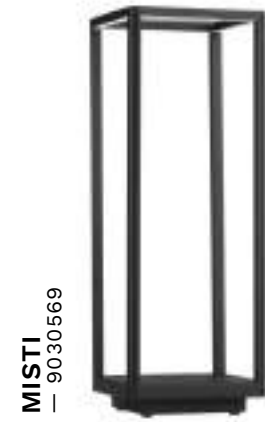

MISTI
— 9030569