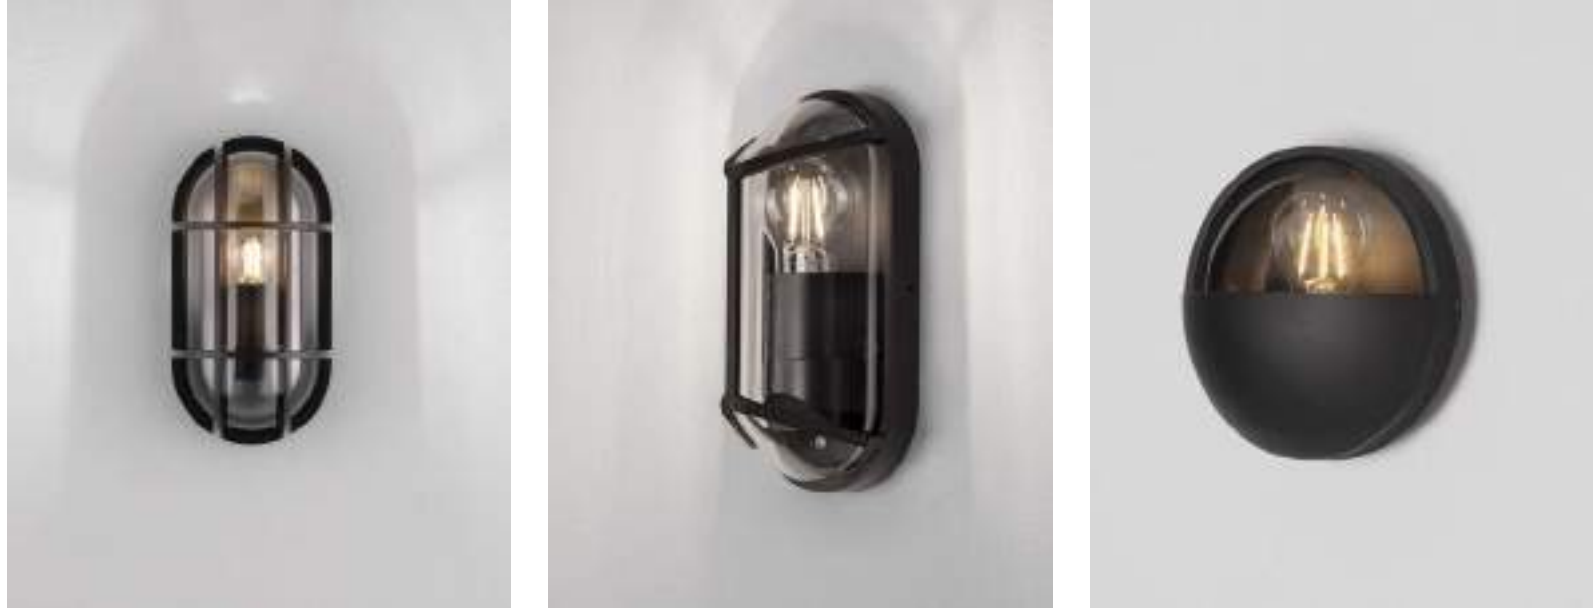

AMEL
— 9030577

Dark Anthracite
Die-Casting
Aluminium & Clear
Polycarbonate
LED · E27 · 1x12 Watt
100-240 Vac
IP65

BULB EXCLUDED

L: 12.5
W: 8.5
H: 25.5 cm

AMEL
— 9030577

AMEL
— 9030578

AMEL
— 9030578

Dark Anthracite
Die-Casting
Aluminium & Clear
Polycarbonate
LED · E27 · 1x12 Watt
100-240 Vac
IP65

BULB EXCLUDED

L: 14
W: 9.4
H: 27 cm

AMEL
— 9030164

Dark Anthracite
Die-Casting
Aluminium & Clear
Polycarbonate
LED · E27 · 1x12 Watt
100-240 Vac
IP65

BULB EXCLUDED

L: 9.5
W: 9
H: 23 cm

AMEL
— 9030164

AMEL
— 9030165

AMEL
— 9030165

Dark Anthracite
Die-Casting
Aluminium & Clear
Polycarbonate
LED · E27 · 1x12 Watt
100-240 Vac
IP65

BULB EXCLUDED

L: 9.5
W: 9
H: 23 cm

AMEL
— 9030166

Dark Anthracite
Die-Casting
Aluminium & Clear
Polycarbonate
LED · E27 · 1x12 Watt
100-240 Vac
IP65

BULB EXCLUDED

D: 17.5
W: 10 cm

AMEL
— 9030166

AMEL
— 9030167

AMEL
— 9030167

Dark Anthracite
Die-Casting
Aluminium & Clear
Polycarbonate
LED · E27 · 1x12 Watt
100-240 Vac
IP65

BULB EXCLUDED

D: 17.5
W: 10 cm