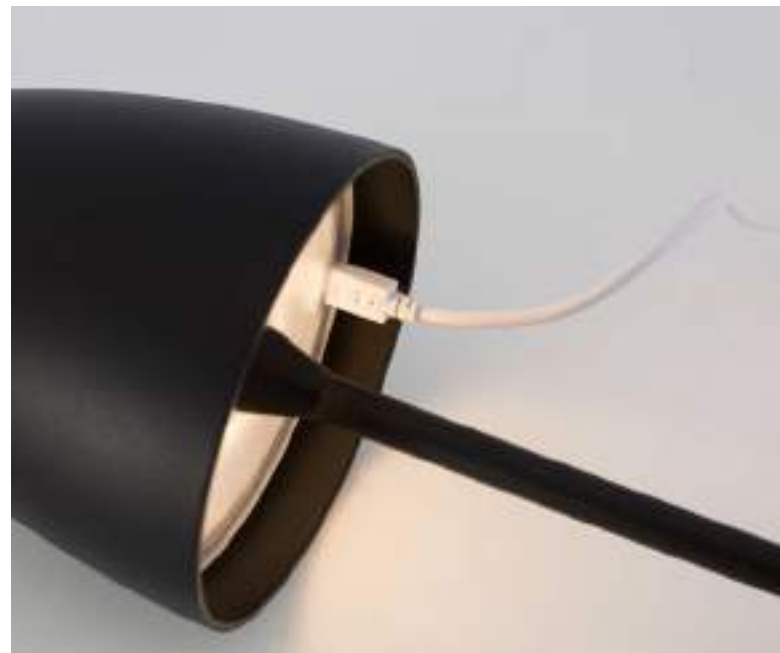

ADAPTOR  
— 9223409

Black adaptor 5V 2A

WORKING TIME	Charge: 7-8 hrs
100% of light	5% of light
8-9 Hrs	280 Hrs

**COLT** — 9223997      **COLT** — 9223998      **COLT** — 9223999      **COLT** — 9121911      **COLT** — 9121912