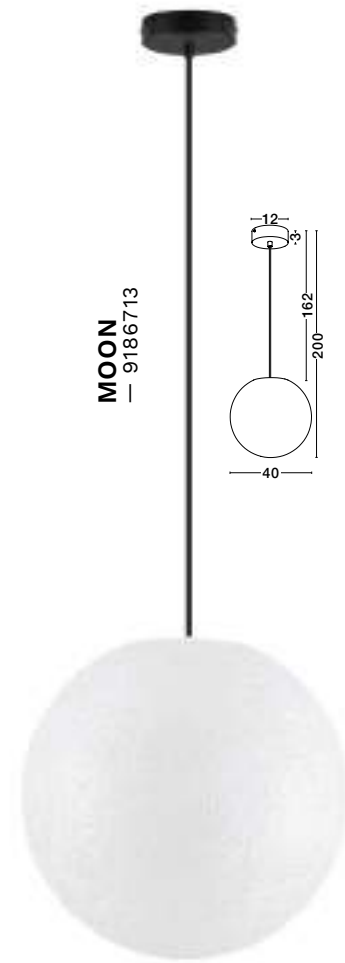

MOON
— 9186712

MOON
— 9186712

White Fiber Resin,
Black Canopy
& Black Cable
LED · E27 · 1x12 Watt
100-240 Vac
IP65

BULB EXCLUDED

—
D: 50
H: 200 cm