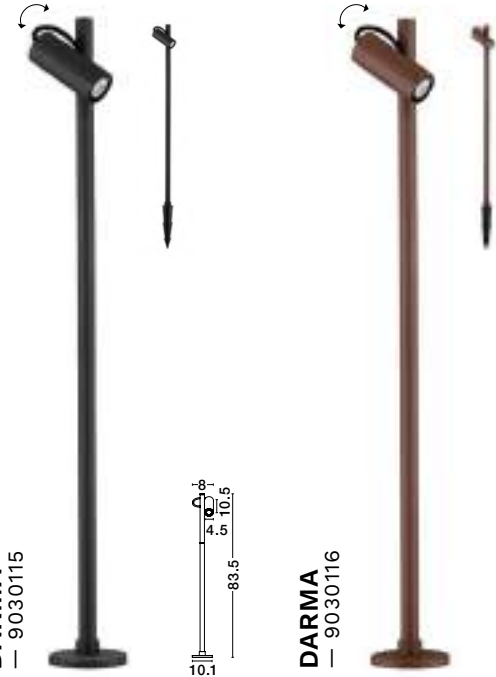

Included plastic  
spike (+20 cm)

D: 11  
H: 83.5 cm

**DARMA**  
— 9030115

**DARMA**  
— 9030116

Corten Aluminium  
LED · 7 Watt  
220-240 Vac  
429Lm · 3000K  
IP65

Included plastic  
spike (+20 cm)

D: 11  
H: 83.5 cm