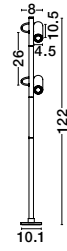

DARMA
— 9030115

Sandy Black
Aluminium
LED · 7 Watt
220-240 Vac
429Lm · 3000K
IP65

Included plastic
spike (+20 cm)

D: 11
H: 83.5 cm

DARMA
— 9030116

Corten Aluminium
LED · 7 Watt
220-240 Vac
429Lm · 3000K
IP65

Included plastic
spike (+20 cm)

D: 11
H: 83.5 cm

DARMA
— 9030117

Sandy Black
Aluminium
LED · 13 Watt
220-240 Vac
844Lm · 3000K
IP65

Included plastic
spike (+20 cm)

D: 10.5
H: 122 cm

DARMA
— 9030118

Corten Aluminium
LED · 13 Watt
220-240 Vac
844Lm · 3000K
IP65

Included plastic
spike (+20 cm)

D: 10.5
H: 122 cm