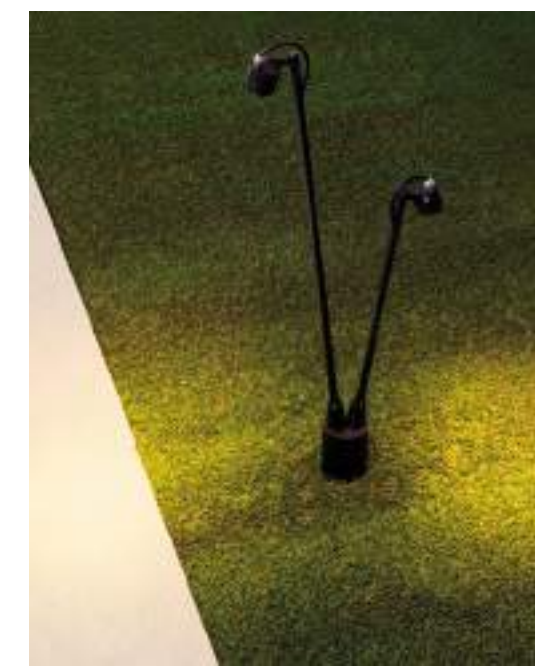

SENTO
— 9050732 (2700K)
— 9050731 (3000K)

Dark Anthracite
Aluminium
& Polycarbonate
LED · 3 Watt
24 Vdc · IP65
2700K · 135Lm
3000K · 135Lm
Beam angle 45°
Included plastic spike (+16 cm)
—
D: 3.5
H: 5 cm

SENTO
— 9050734 (2700K)
— 9050733 (3000K)

Corten
Aluminium
& Polycarbonate
LED · 3 Watt
24 Vdc · IP65
2700K · 135Lm
3000K · 135Lm
Beam angle 45°
Included plastic spike (+16 cm)
—
D: 3.5
H: 5 cm

SENTO
— 9030851

Dark Anthracite
Aluminium
& Polycarbonate
LED · 3 Watt
100-240 Vac
135Lm · 3000K
IP65
Beam angle 45°
—
D: 6.5
W: 6
H: 50 cm

SENTO
— 9971465

Dark Anthracite
Aluminium
& Polycarbonate
LED · 6 Watt
220-240 Vac
270Lm · 3000K
IP65
Beam angle 45°
—
L: 26
H: 70 cm