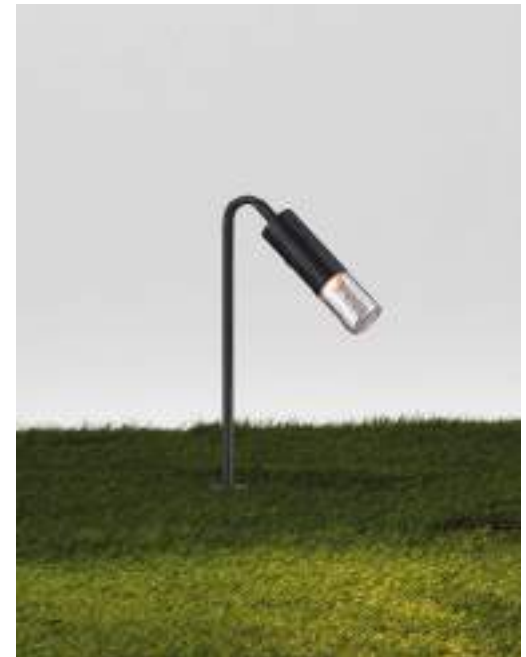

AETHER
— 9030849

Dark Anthracite
Aluminium
& Smokey Glass
LED · 10 Watt
100-240 Vac
141Lm · 3000K
IP65

D: 15
W: 52
H: 80 cm

AETHER
— 9030849