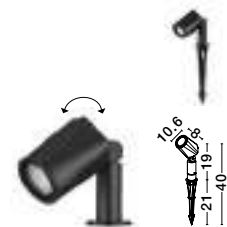

SPY

— 9030157

Sandy Black
Die-Casting
Aluminium
& Clear Glass
LED · GU10 · 1x10 Watt
100-240 Vac · IP65

BULB EXCLUDED

—
L: 7.5
W: 14
H: 100 cm

SPY — 9030155