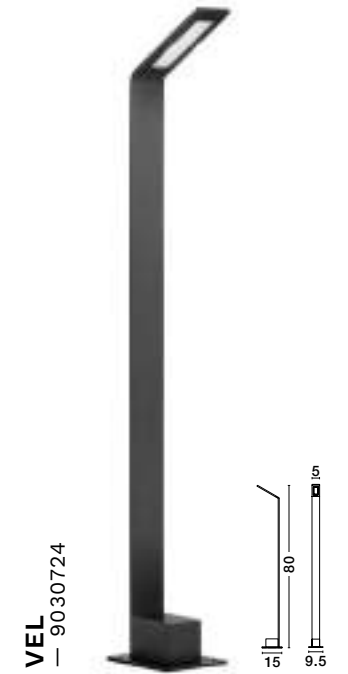

VEL
— 9030724

Sandy Black
Aluminium
LED · 7 Watt
220-240 Vac
700Lm · 3000K
IP65
—
L: 9.5
H: 80 cm