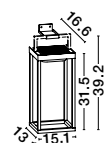

LUCIA
— 9176103

Sandy White
Aluminium
LED · 4 Watt
3.7 Vdc · 223Lm
3000K · IP54
Switch on/off
USB wire

L: 12
W: 12
H: 30 cm

LUCIA
— 9176104

Sandy Black
Aluminium
LED · 4 Watt
3.7 Vdc · 223Lm
3000K · IP54
Switch on/off
USB wire

L: 12
W: 12
H: 30 cm

TEGOLO
— 9136432

Sandy White
Aluminium & Glass
LED · 2 Watt
5 Vdc · 231Lm
3000K · IP54
Solar light
USB wire
Wall Base Included

L: 15.1
W: 16.6
H: 39.2 cm

TEGOLO
— 9136432

TEGOLO
— 9136431

Dark Anthracite
Aluminium & Glass
LED · 2 Watt
5 Vdc · 231Lm
3000K · IP54
Solar light
USB wire
Wall Base Included

L: 15.1
W: 16.6
H: 39.2 cm

- Stepless dimmable
- Memory of brightness
- Low battery alert

CHARGING TIME

Solar	USB Type-C
19 Hrs	5 Hrs

- The two modes can be switched:
  1) Basic mode: touch switch, working time: 10-120 hrs
  2) Twilight sensor mode: automatically light up at night