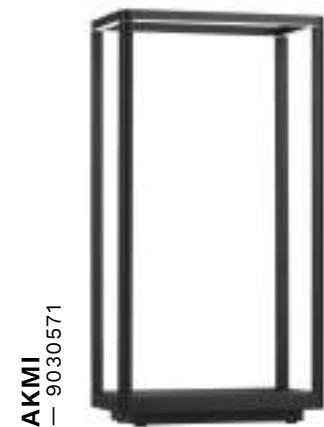

AKMI
— 9030571

AKMI
— 9030571

Dark Anthracite
Die-Casting
Aluminium
& Polycarbonate
LED · 9 Watt
220-240 Vac
344Lm · 3000K
IP65

—
L: 26
W: 15
H: 50 cm