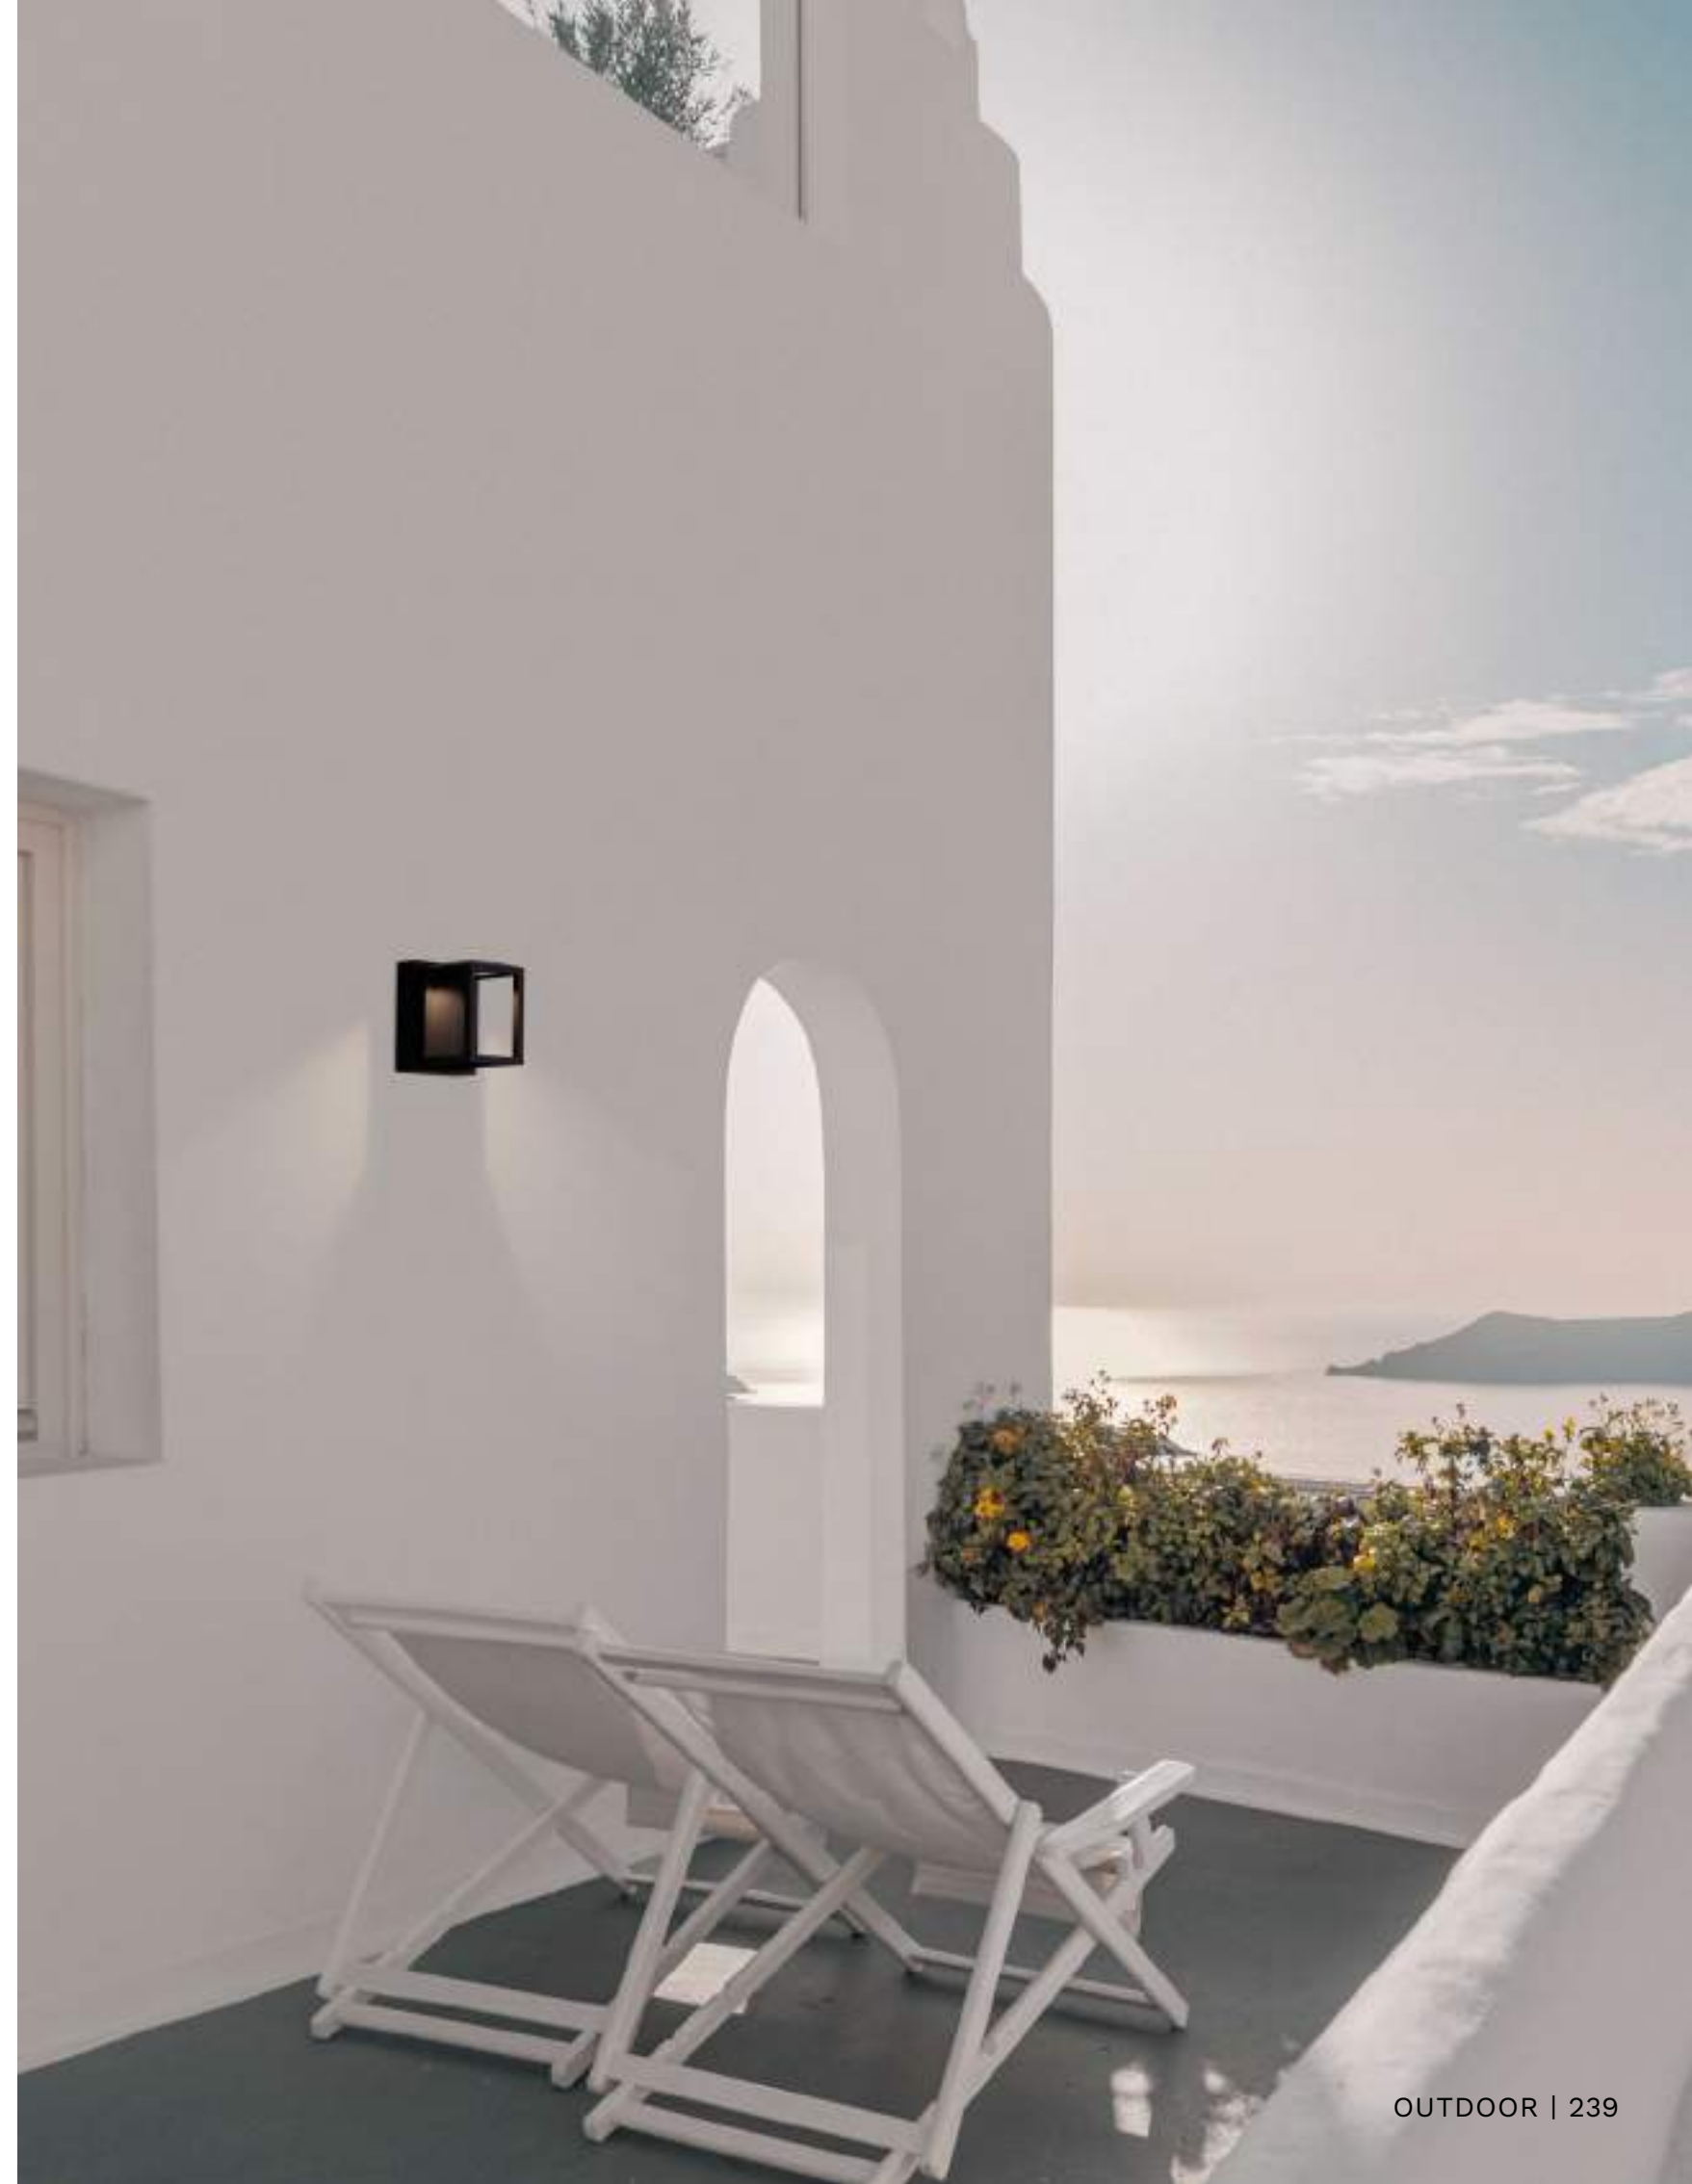

PRIVE
— 9030751

Sandy Black
Aluminium
& Glass
LED · 9 Watt
220-240 Vac
284Lm · 3000K
IP65

L: 10
W: 12
H: 13 cm

PRIVE
— 9030752

Sandy Black
Aluminium
& Glass
LED · 14 Watt
220-240 Vac
383Lm · 3000K
IP65

L: 12
W: 14
H: 19 cm

PRIVE
— 9030753

Sandy Black
Aluminium
& Glass
LED · 17 Watt
220-240 Vac
509Lm · 3000K
IP65

L: 17
W: 17
H: 25 cm

PRIVE
— 9030751

PRIVE
— 9030752

PRIVE
— 9030753