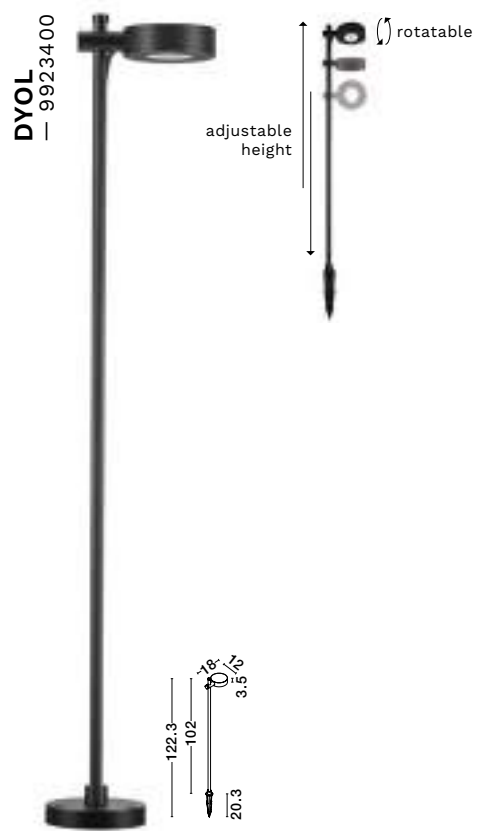

DYOL
— 9923401

Sandy Black
Aluminium
LED · 7 Watt
220-240 Vac
377Lm · 3000K
IP65

Included plastic spike (+20.3 cm)

D: 12
H: 63 cm