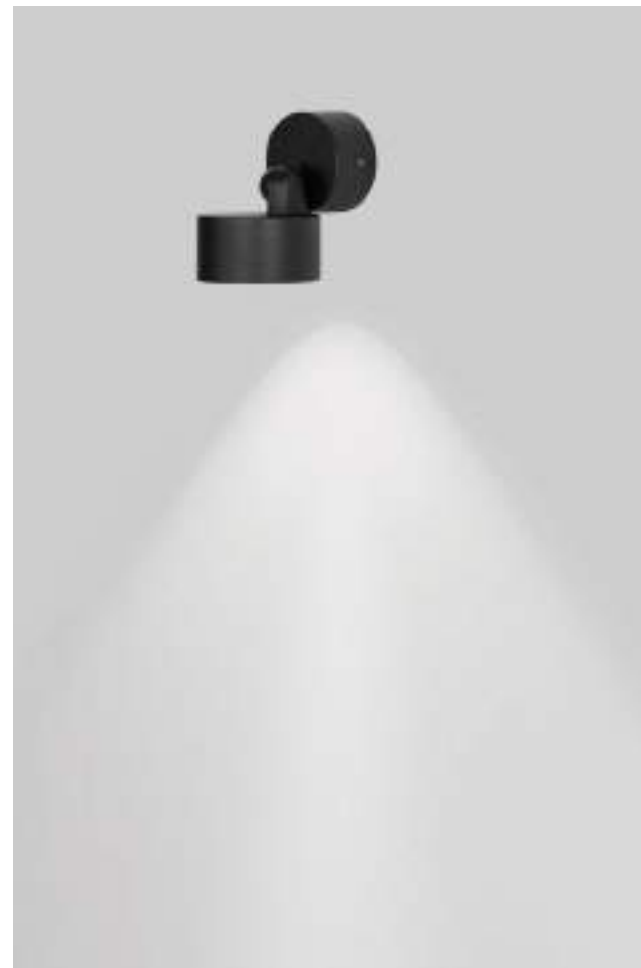

HELMET
— 9971469

Dark Anthracite
Aluminium
& Glass
LED · 10 Watt
220-240 Vac
831Lm · 3000K
IP65
Beam angle 20°

D: 9
H: 13.5 cm