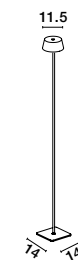

PERSEA
— 9030625

[Touch Dimmable]
Dark Anthracite
Die-Casting
Aluminium & Frost
Polycarbonate
LED · 2 Watt
3.7 Vdc · 181Lm
3000K · IP54
Switch on/off
USB wire

—
D: 11,5
H: 115 cm

PERSEA
— 9030625