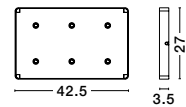

Charging Base for six products
Combine with codes:
9030617, 9030618, 9030619,
9030620, 9030621

L: 42.5 W: 27 H: 3.5 cm