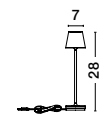

PETIT  
— 9030713

PETIT  
— 9030714

PETIT  
— 9030715

! Include charging base

D: 11.4  
H: 39.5

<b>WORKING TIME</b>	Charge: 4.5 hrs
100% of light	50% of light
10 Hrs	20 Hrs

**SEINA**  
— 9223403

**SEINA**  
— 9223403