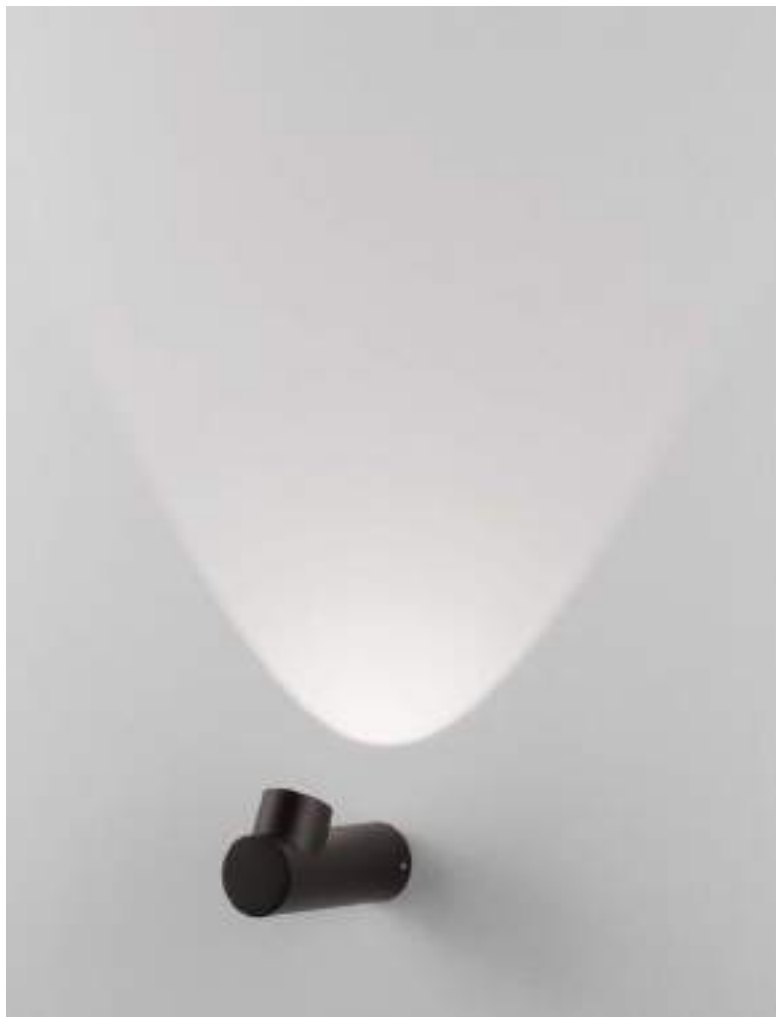

BRICE
— 9136176

Sandy Black
Aluminium
& Glass Diffuser
LED · 6 Watt
220-240 Vac
594Lm · 3000K
IP54

—
L: 4
W: 12
H: 6 cm

BRICE
— 9136177

Sandy White
Aluminium
& Glass Diffuser
LED · 6 Watt
220-240 Vac
594Lm · 3000K
IP54

—
L: 4
W: 12
H: 6 cm

DEWEI
— 9026117

Dark Anthracite
Aluminium
& Acrylic
LED · 2x2 Watt
100-240 Vac
400Lm · 3000K
IP54

Light up & down
—
L: 5
W: 4
H: 9 cm

DEWEI
— 9026118

Sandy White
Aluminium
& Acrylic
LED · 2x2 Watt
100-240 Vac
400Lm · 3000K
IP54

Light up & down
—
L: 5
W: 4
H: 9 cm

AZAR
— 9026116

Dark Anthracite
Aluminium
& Acrylic
LED · 2x2 Watt
100-240 Vac
400Lm · 3000K
IP54

Light up & down
—
L: 5
W: 4
H: 9 cm