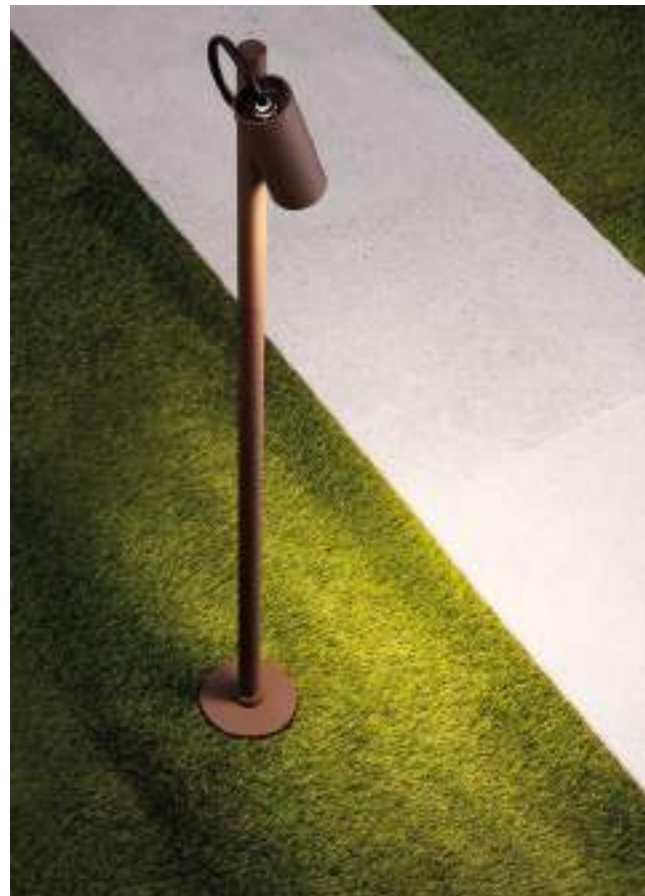

DARMA
— 9030115

DARMA
— 9030118

Corten Aluminium
LED · 13 Watt
220-240 Vac
844Lm · 3000K
IP65

Included plastic
spike (+20 cm)

D: 10.5
H: 122 cm