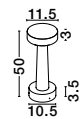

CRAM
— 9540241

Gray Sandstone
Cement
LED · 5 Watt
220-240 Vac
580Lm · 3000K
IP65

D: 11,5
H: 30 cm

CRAM
— 9540271

White Sandstone
Cement
LED · 5 Watt
220-240 Vac
580Lm · 3000K
IP65

D: 11,5
H: 30 cm

CRAM
— 9540242

CRAM
— 9540242

Gray Sandstone
Cement
LED · 5 Watt
220-240 Vac
580Lm · 3000K
IP65

D: 11,5
H: 50 cm

CRAM
— 9540272

White Sandstone
Cement
LED · 5 Watt
220-240 Vac
580Lm · 3000K
IP65

D: 11,5
H: 50 cm