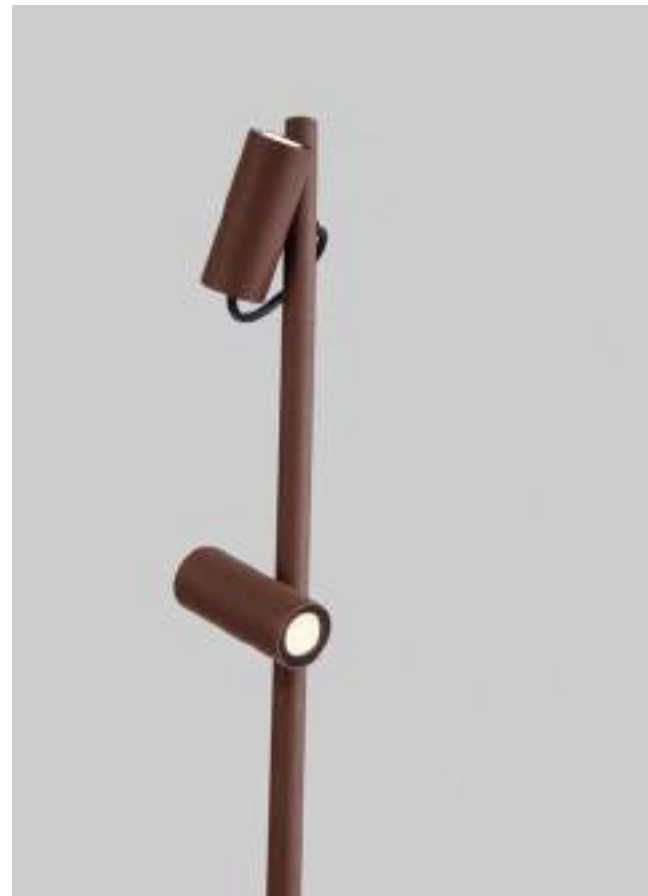

Included plastic  
spike (+20 cm)

D: 10.5  
H: 122 cm

**SLOT**  
— 9030909

Corten Aluminium  
LED · 4 Watt  
24Vdc · 195Lm  
3000K · IP65  
**Included plastic spike (+20.3 cm)**

D: 2.5  
H: 100 cm

**SLOT**  
— 9030908