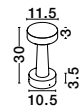

CRAM
— 9540241

Gray Sandstone
Cement
LED · 5 Watt
220-240 Vac
580Lm · 3000K
IP65

D: 11,5
H: 30 cm

CRAM
— 9540241

CRAM
— 9540271

White Sandstone
Cement
LED · 5 Watt
220-240 Vac
580Lm · 3000K
IP65

D: 11,5
H: 30 cm

CRAM
— 9540242

Gray Sandstone
Cement
LED · 5 Watt
220-240 Vac
580Lm · 3000K
IP65

D: 11,5
H: 50 cm

CRAM
— 9540272

White Sandstone
Cement
LED · 5 Watt
220-240 Vac
580Lm · 3000K
IP65

D: 11,5
H: 50 cm