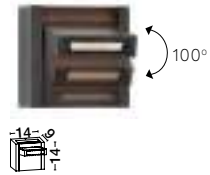

Sandy Black
& Wood Color
Aluminium
& Glass
LED · 10 Watt
220-240 Vac
775Lm · 3000K
IP65

2 Lighting types

—
L: 14
W: 8
H: 14 cm

K100
— 9136427