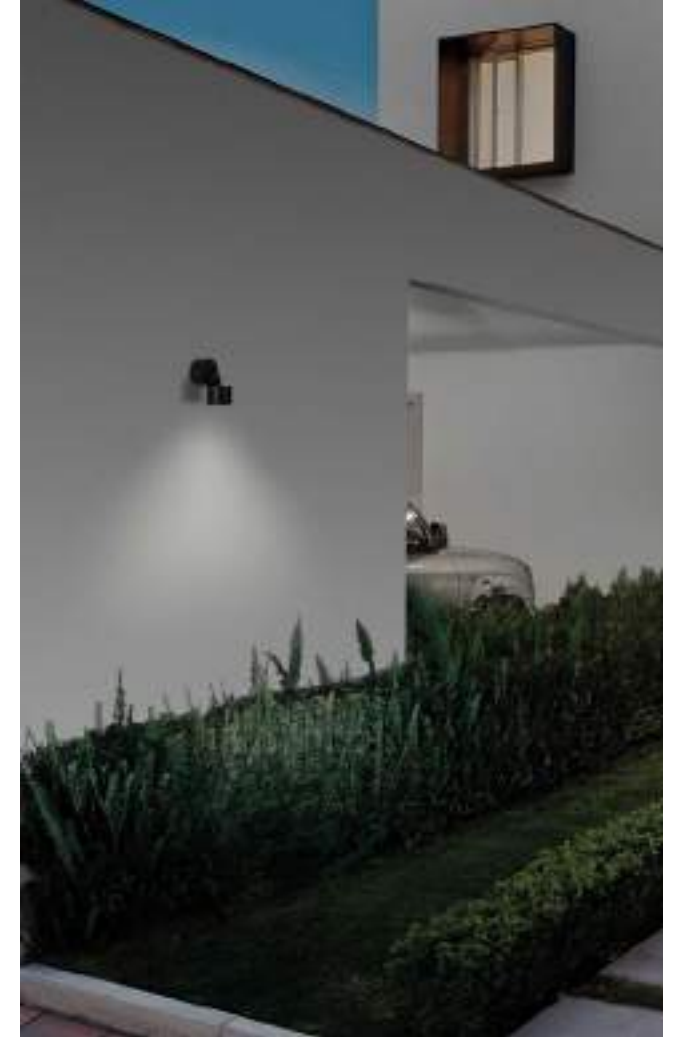

HELMET
— 9971469

Dark Anthracite
Aluminium
& Glass
LED · 10 Watt
220-240 Vac
831Lm · 3000K
IP65
Beam angle 20°

D: 9
H: 13.5 cm