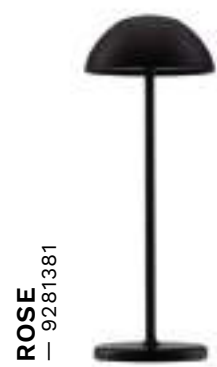

ROSE
— 9281381

[Touch Dimmable]
Sandy Black
Aluminium
& Acrylic
LED · 2 Watt
3.7 Vdc · 207Lm
3000K · IP54
—
D: 11.5
W: 11.8
H: 32 cm

WORKING TIME		Charge: 4.5 hrs
100% of light	5% of light	
7-8 Hrs	280 Hrs